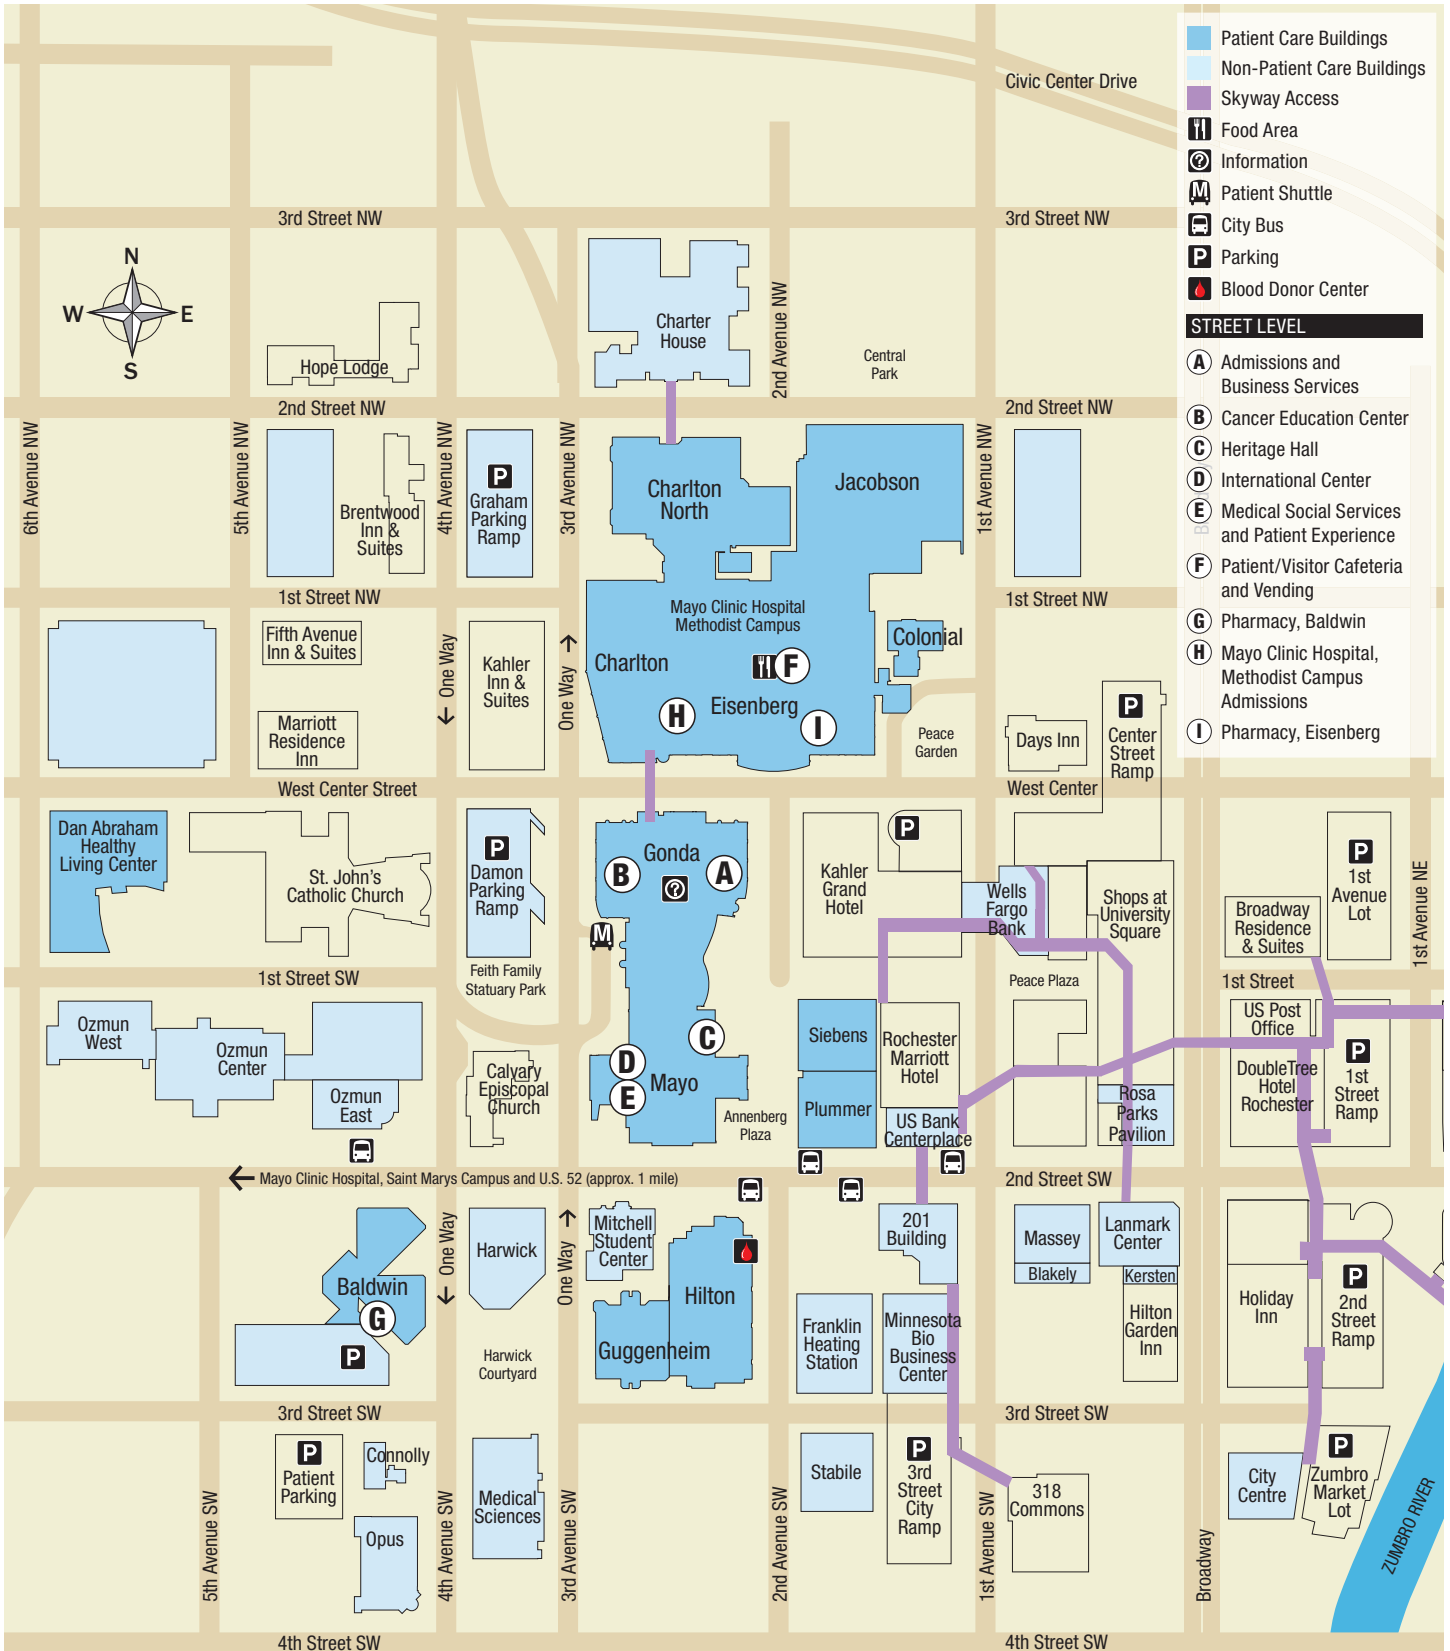

# DOWNTOWN CAMPUS – STREET LEVEL

Rochester, Minnesota

# DOWNTOWN CAMPUS – SUBWAY LEVEL

Rochester, Minnesota